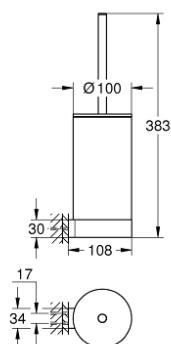

41 076 000 SELECTION TOILET BRUSH SET

TOOTE KIRJELDUS

- material: glass / metal
- wall mounted
- concealed fastening
- GROHE StarLight chrome finish

41 076 000 SELECTION TOILET BRUSH SET

VARUOSAD

- 1: Spare brush (Tellimuse number 40951000)
- 1.1: Spare brush head (Tellimuse number 40791001)
- 2: Spare glass for brush (Tellimuse number 40993000)